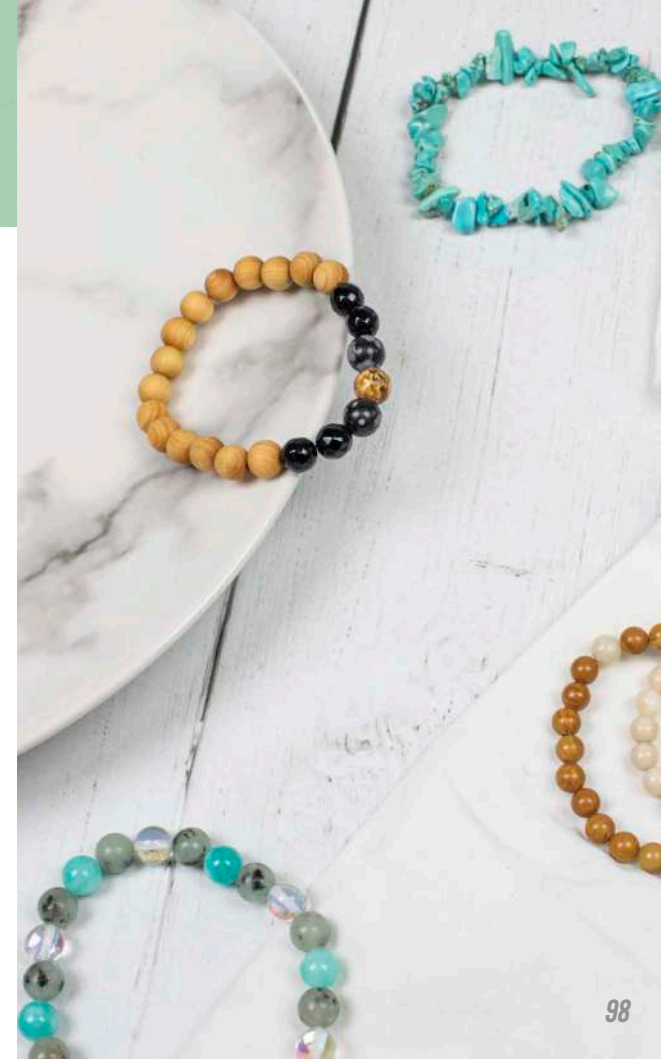

MYGA JEWELLERY

INTRODUCING MYGA JEWELLERY. A SELECTION OF YOGA-INSPIRED JEWELLERY EACH WITH A DIFFERENT MEANING. OUR RANGE OF JEWELLERY INCLUDES CHAKRA, OM AND LOTUS THEMES, MALAS, NECKLACES, PENDANTS, BRACELETS AND MORE.

PRESENTED IN A WOODEN GIFT BOX, OUR JEWELLERY COMES WITH A DRAWSTRING BAG TO KEEP THE ITEM CLEAN AND FEATURES A LEAFLET EXPLAINING THE MEANING BEHIND EACH PIECE.

OUR HAIR ACCESSORIES HAVE BEEN SPECIFICALLY PICKED WITH THE SPIRITUAL SOUL IN MIND. FEATURING A SELECTION OF VARIATIONS INCLUDING METAL TONE AND STONE LIKE PENDANTS, OUR CLIPS CAN BE USED FOR EVERYDAY STYLES OCCASIONS AND SUIT BOTH UP AND DOWN HAIRSTYLES.