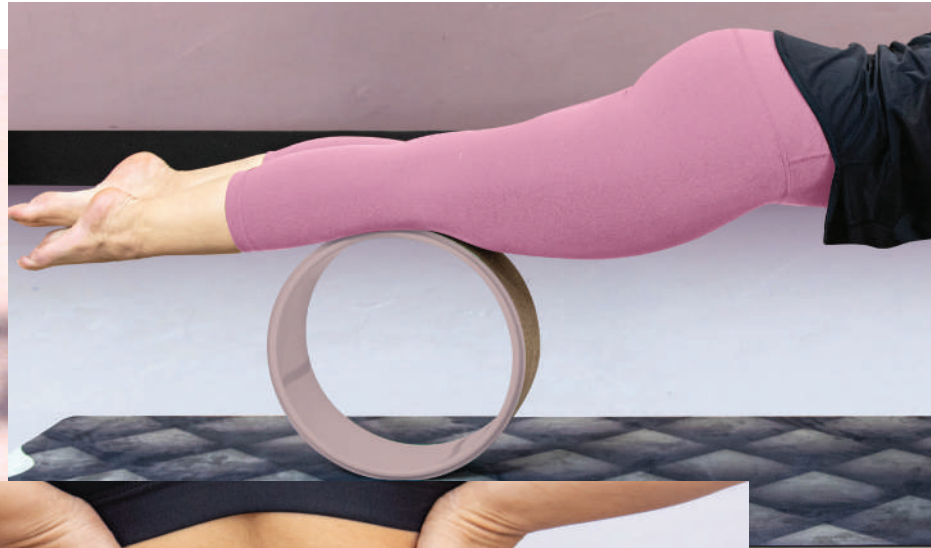

7/8TH LEGGINGS

COLOURS: ● ●

SKU'S:

BLACK: XS RY1188
S RY1189
M RY1190
L RY1191

INDIAN RED XS RY1192
S RY1193
M RY1194
L RY1195

MAROON XS RY1196
S RY1197
M RY1198
L RY1199